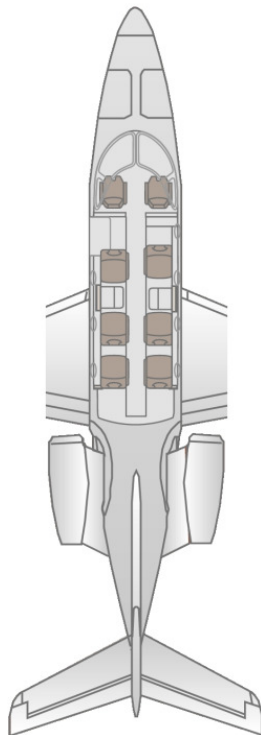

SOLID AIR®

Beech Premier 1

Beech Premier 1

-- PH-JCI --

"This aircraft flies climate neutral"

SOLID AIR®
THE PRIVATE JET AIRLINE

Cabin Information	PH-JCI
-------------------	--------

Max passengers	6
Max beds	0
Cockpit Crew	2
Cabin Crew	0
Toilets	1
CD/DVD	available
Microwave	no
Satellite phone	no
Wifi	no
Max baggage capacity	550lbs / 250kg

Performance details	PH-JCI
---------------------	--------

Cruise Speed	830 km/h
Max cruise altitude	41.000ft (12,5 km)
Max Range	1200 nm / 2222km

Charter reservations or information?

SOLID AIR

Luchthavenweg 31 5657 EA Eindhoven