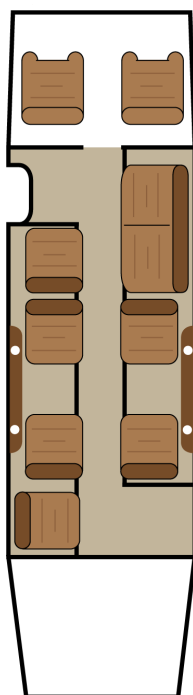

SOLID AIR®

Piaggio Avanti II

Piaggio Avanti II

-- PH-HRK --

SOLID AIR
THE PRIVATE JET AIRLINE

Cabin Information	PH-HRK
Max passengers	6
Max beds	0
Cockpit Crew	2
Cabin Crew	0
Toilets	1
CD/DVD	on request
Microwave	no
Satellite phone	yes
Wifi	no
Max baggage capacity	400lbs / 181kg

Performance details	PH-HRK
Cruise Speed	700 km/h
Max cruise altitude	41.000ft (12,5 km)
Max Range	1100 nm / 2100km

Charter reservations or information?

SOLID AIR

Luchthavenweg 31 5657 EA Eindhoven

[T] +31 (0)402354666 (24h)