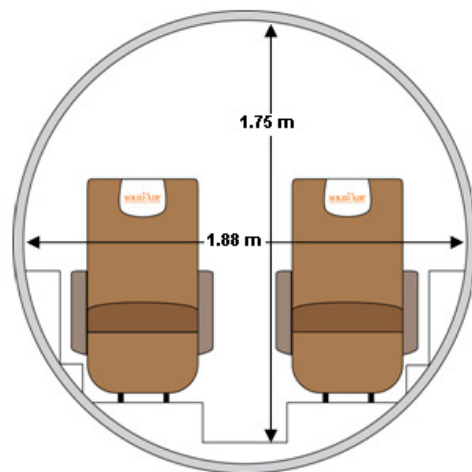

SOLID AIR®

Piaggio Avanti II

Piaggio Avanti II

-- PH-HRK --

SOLID AIR
THE PRIVATE JET AIRLINE

Cabin Information	PH-HRK
Max passengers	6
Max beds	0
Cockpit Crew	2
Cabin Crew	0
Toilets	1
CD/DVD	on request
Microwave	no
Satellite phone	yes
Wifi	no
Max baggage capacity	400lbs / 181kg

Performance details	PH-HRK
Cruise Speed	700 km/h
Max cruise altitude	41.000ft (12,5 km)
Max Range	1100 nm / 2100km

Charter reservations or information?

SOLID AIR

Luchthavenweg 31 5657 EA Eindhoven

[T] +31 (0)402354666 (24h)