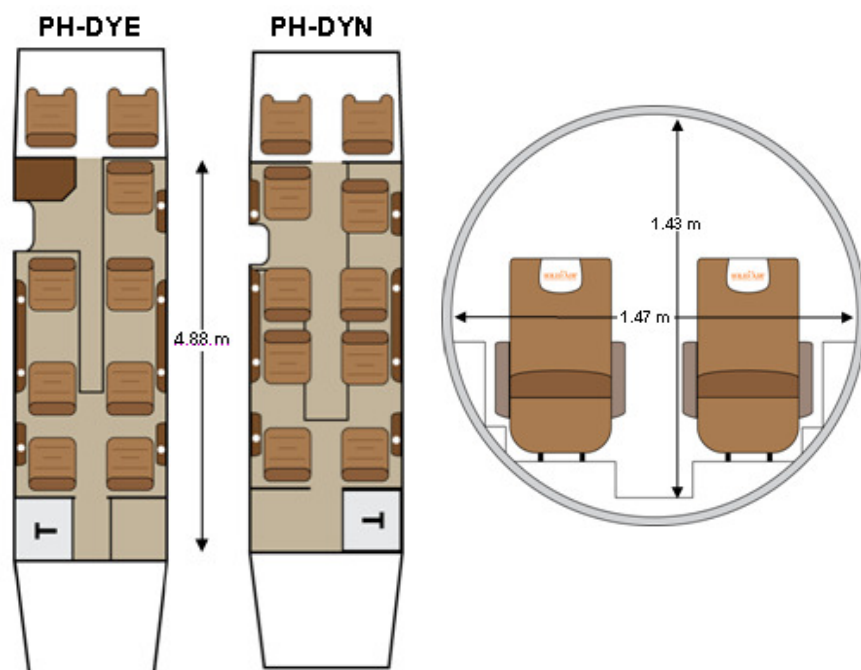

SOLID AIR®

Cessna Citation Bravo

Cessna Citation Bravo

-- PH-DYE / PH-DYN --

SOLID AIR
THE PRIVATE JET AIRLINE

Cabin Information	PH-DYE	PH-DYN
Max passengers	7	7
Max beds	0	0
Cockpit Crew	2	2
Cabin Crew	0	0
Toilets	1	1
CD/DVD	on request	on request
Microwave	no	no
Satellite phone	no	no
Wifi	no	no
Max baggage capacity	500lbs / 227kg	500lbs / 227kg
Performance details	PH-DYE	PH-DYN
Cruise Speed	730 km/h	730 km/h
Max cruise altitude	43.000ft (13 km)	43.000ft (13 km)
Max Range	1300 nm / 2407 km	1300 nm / 2407 km